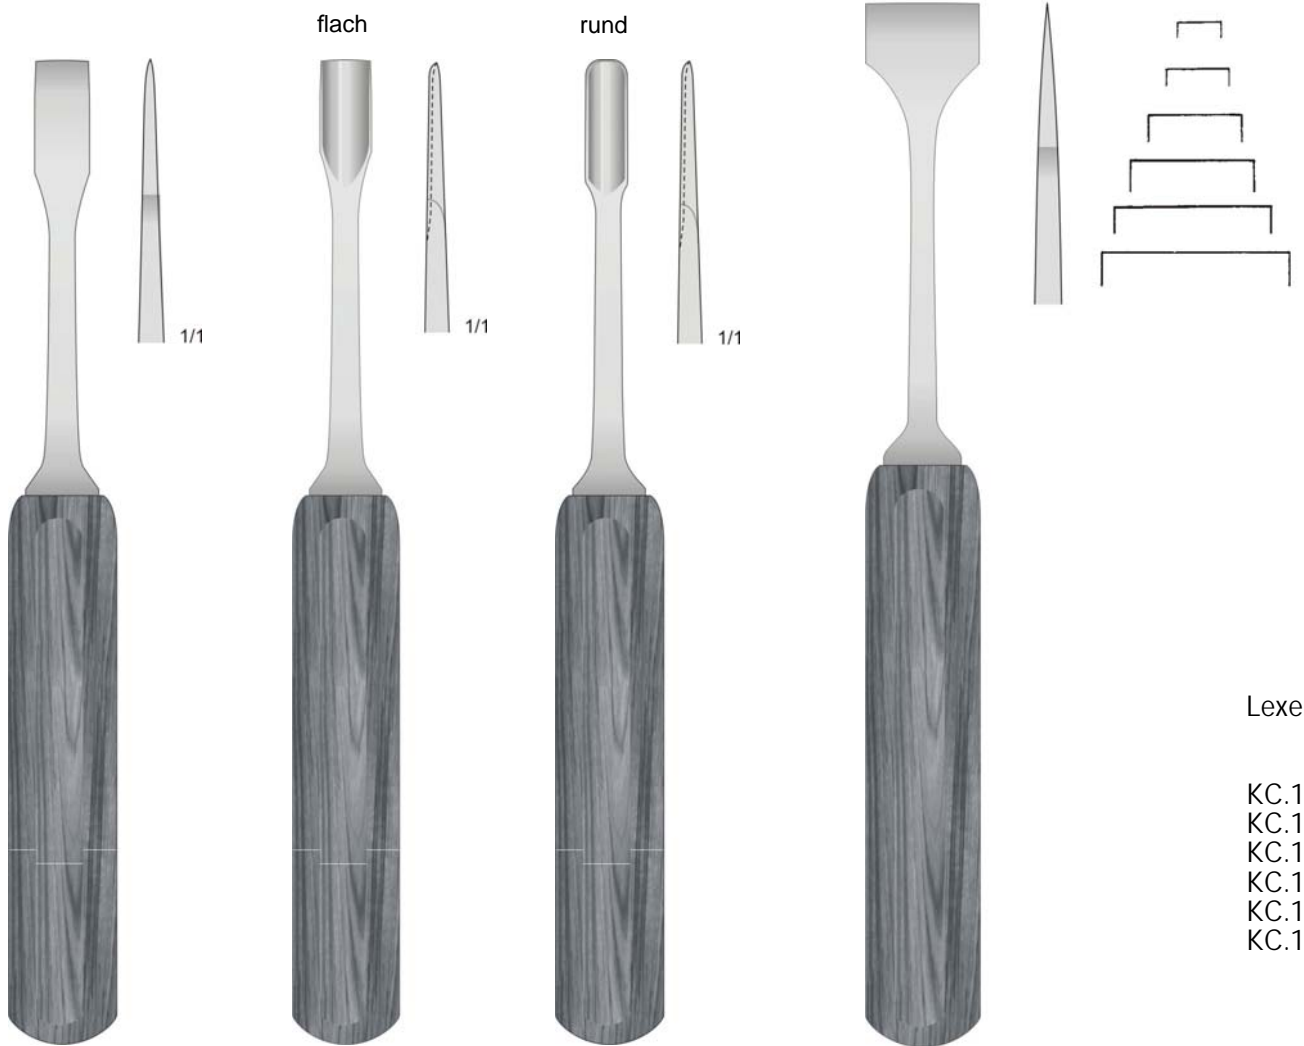

KC

Mini-Lexer-Meißel
Chisels. Gouges with Ferozell-handle
Cinceles, gubias
Ciseaux-burins et ostéotomes
Scapelli e Osteotomi

Lieferbar auch in Sonderabmessungen
also available in special sizes
también obtenible en tamberos especiales
aussi livrable en mesures spéciales

Mini-Lexer
18cm

Mini-Lexer
18cm

Mini-Lexer
18cm

Lexer
22cm

Lexer Flachm
20cm

KC.116.20 = 2
KC.116.25 = 2
KC.116.30 = 3
KC.116.60 = 6
KC.116.65 = 6
KC.116.75 = 7

KC.110.04 = 4mm
KC.110.06 = 6mm
KC.110.08 = 8mm
KC.110.10 = 10mm
KC.110.12 = 12mm
KC.110.15 = 15mm

KC.111.04 = 4mm
KC.111.06 = 6mm
KC.111.08 = 8mm
KC.111.10 = 10mm
KC.111.12 = 12mm
KC.111.15 = 15mm

KC.112.04 = 4mm
KC.112.06 = 6mm
KC.112.08 = 8mm
KC.112.10 = 10mm
KC.112.12 = 12mm
KC.112.15 = 15mm

KC.114.05 = 5mm
KC.114.07 = 7mm
KC.114.10 = 10mm
KC.114.15 = 15mm
KC.114.20 = 20mm
KC.114.25 = 25mm
KC.114.30 = 30mm