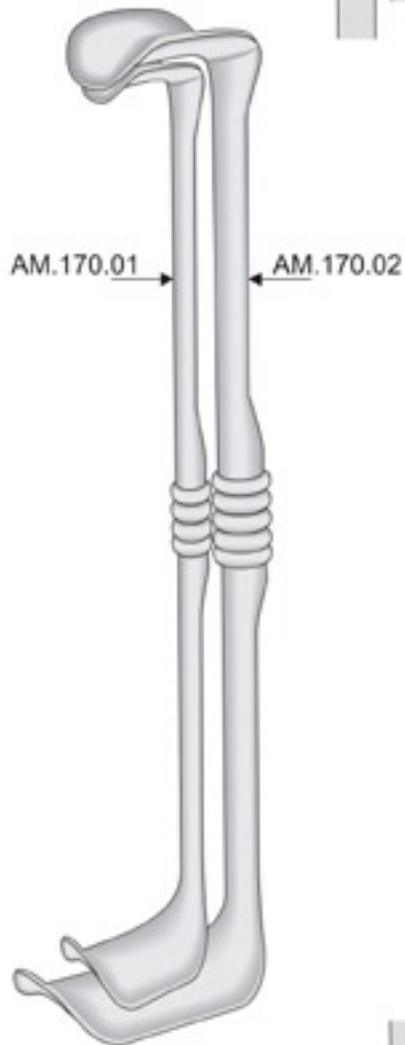

AM.163.02

26x30mm  
23,5cm

AM.163.03

52 x 16 mm

AM.166.01

76 x 25 mm

AM.166.02

Meyerding  
22,5cm

89 x 50 mm

AM.166.03

Richardson-Eastmann  
Satz Set Jeu Serie  
AM.170.00

Kelly 26cm  
AM.176.26

AM.172.01

AM.172.02

AM.172.03

52 x 22 mm