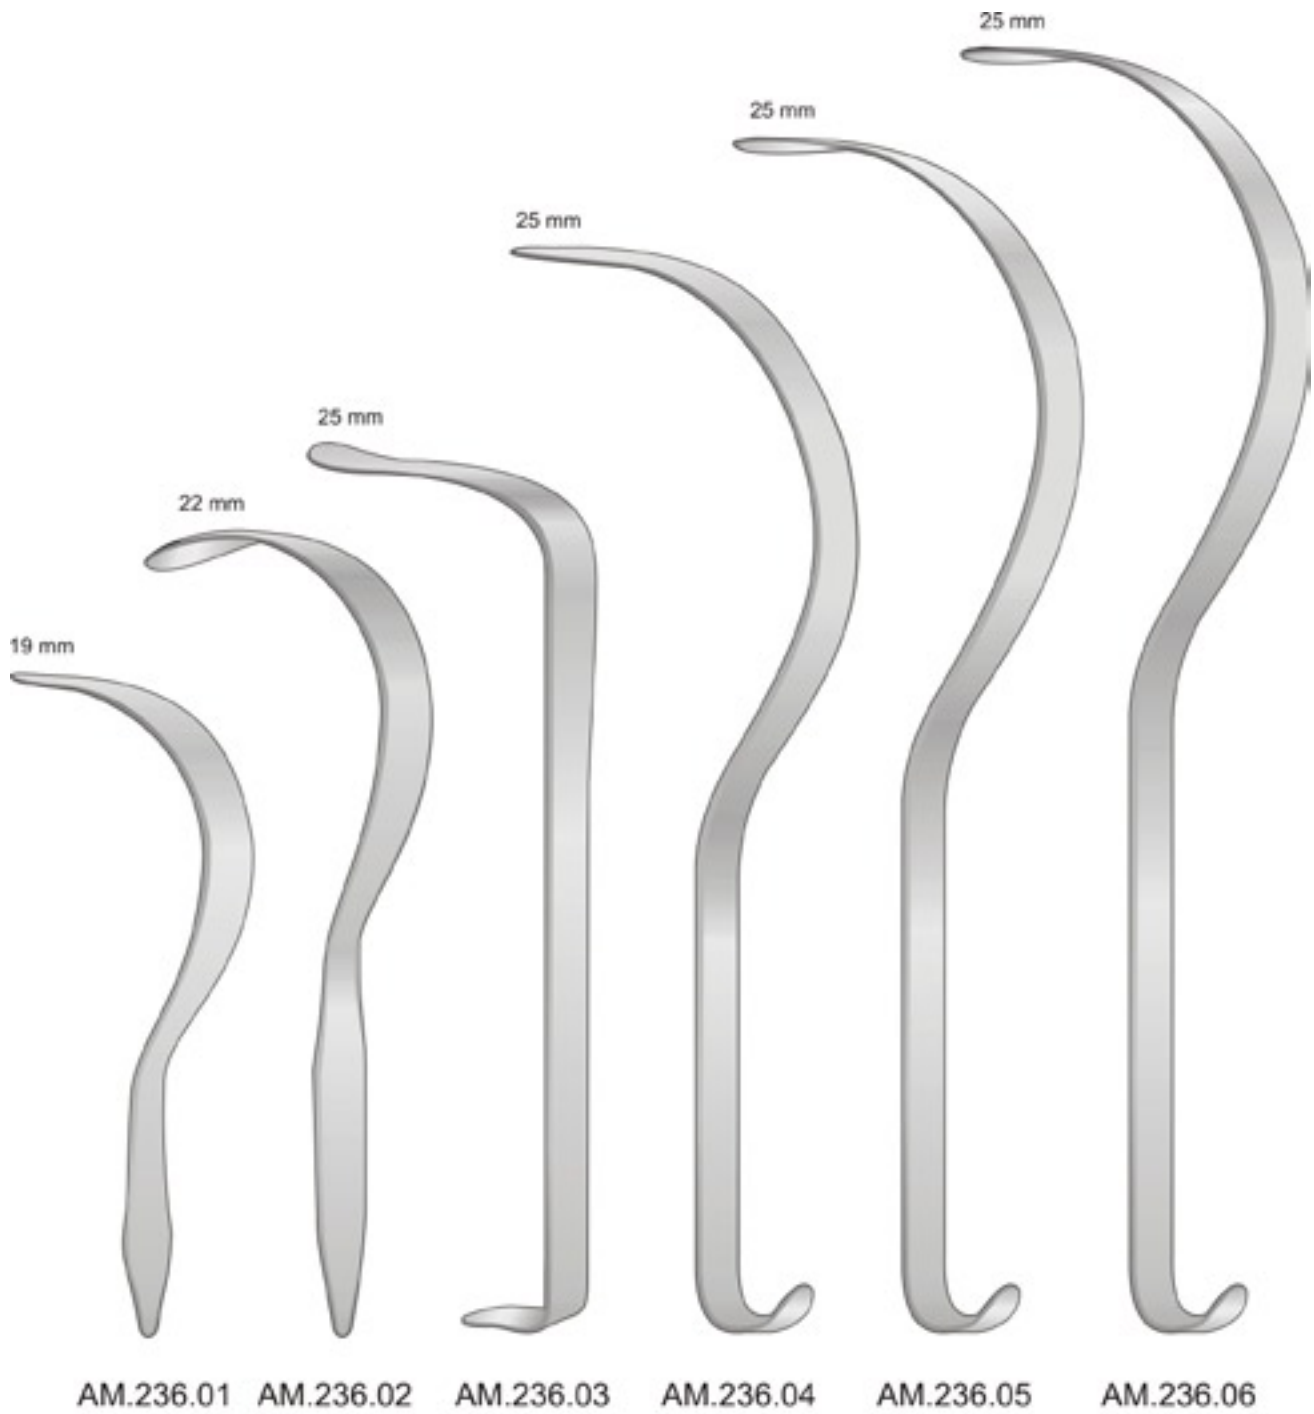

Allison

45mm

30cm  
CF.050.30

60mm

32cm  
CF.050.32

Davidson  
AM.216.01

Davidson  
AM.216.02

**AM**