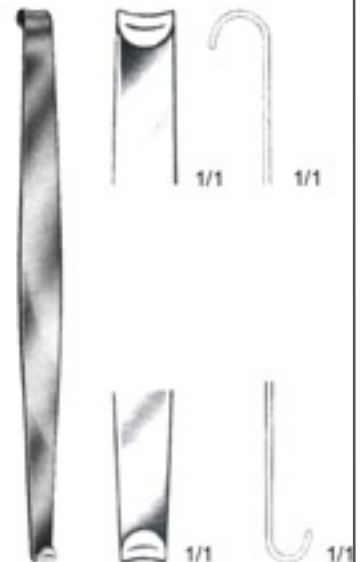

AM.248.01  
90x35mm

AM.248.02  
120x50mm

AM.248.03  
150x50mm

Mikulicz 26cm

Fig.1 = AM.280.01  
 Fig.2 = AM.280.02  
 Fig.3 = AM.280.03

Roux  
 Satz/Set/Juego/Jeu de  
 AM.280.00

AM.281.01

AM.281.02

AM.281.03

Roux-Magnus

Farabeuf 12cm  
 AM.284.12

Farabeuf 15cm  
 AM.284.15

Mini-Roux  
 14cm  
 AM.288.06

**WUNDHAKEN  
RETRACTORS**

SEPARADORES  
ECARTEURS  
DIVARICATORI

AM

**Baby-Roux**  
13cm  
AM.289.13

**Roux**  
16cm  
AM.286.16

**Roux**  
18,5cm  
AM.289.19

**Parker**  
13,5cm  
AM.292.13

**Parker**  
18cm  
AM.292.18

**Parker-Mott**  
16cm  
AM.296.00

Mathieu  
20cm  
AM.298.00