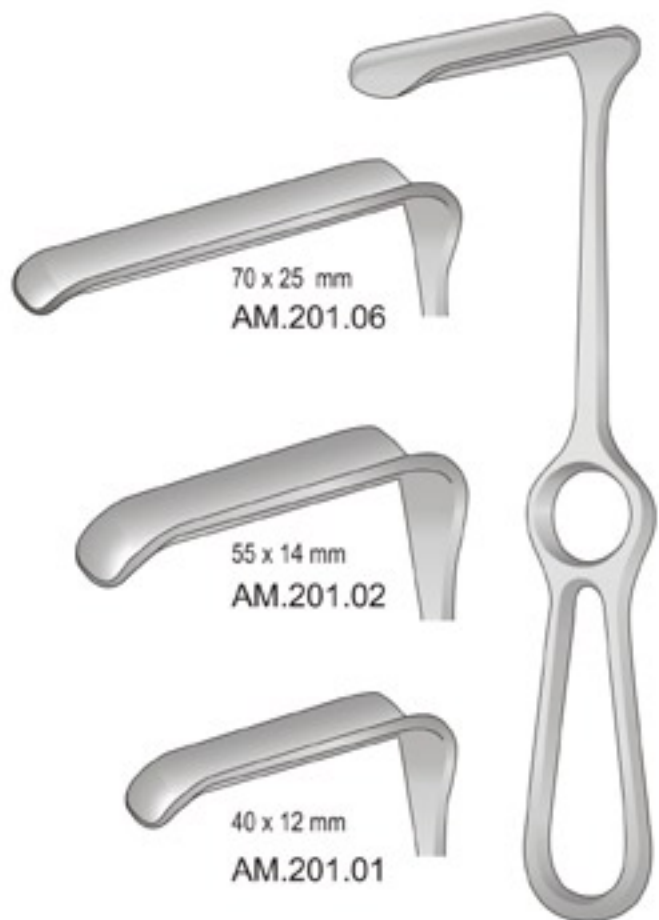

89 x 50 mm

AM.166.03

Richardson-Eastmann  
Satz Set Jeu Serie  
AM.170.00

Kelly 26cm  
AM.176.26

AM.172.01

AM.172.02

AM.172.03

52 x 22 mm

**WUNDHAKEN  
RETRACTORS**

SEPARADORES  
ECARTEURS  
DIVARICATORI

**AM**

Doyen 25cm  
AM.194.25

25x75mm  
AM.196.75

25x80mm  
AM.196.80

Hibbs 24cm

Kocher 25cm

AM.202.01 = 80x45mm

AM.202.02 = 80x55mm

AM.202.03 = 80x65mm

70 x 25 mm  
AM.201.06

55 x 14 mm  
AM.201.02

40 x 12 mm  
AM.201.01

Dockhorr  
21,5cm

**WUNDHAKEN**  
**RETRACTORS**